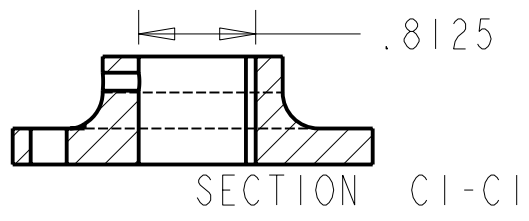

SCALE 0.750

SCALE 1.000

TOL: ±.002	PARAPLEGIC HELICOPTER CONTROL			
	ROTATIONAL PLATE FOR MECHANICAL SYSTEM			
MATERIAL: AI	12-4-97	JOSEPH FERREIRA		
			SCALE: INCHES	

B