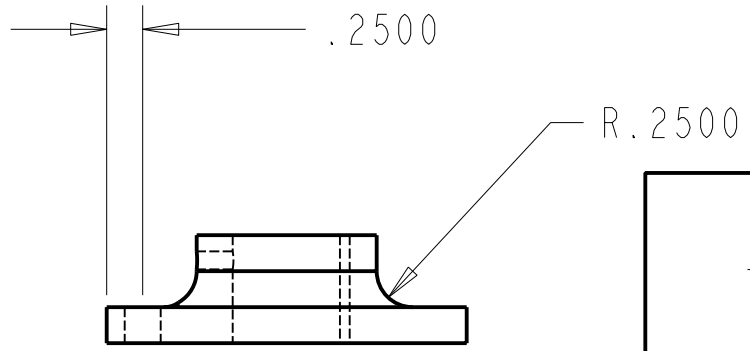

SCALE 0.750

SCALE 1.000

TOL: ±.002	PARAPLEGIC HELICOPTER CONTROL			
	ROTATIONAL PLATE FOR MECHANICAL SYSTEM			
MATERIAL: AI	12-4-97	JOSEPH FERREIRA		
			SCALE: INCHES	

B