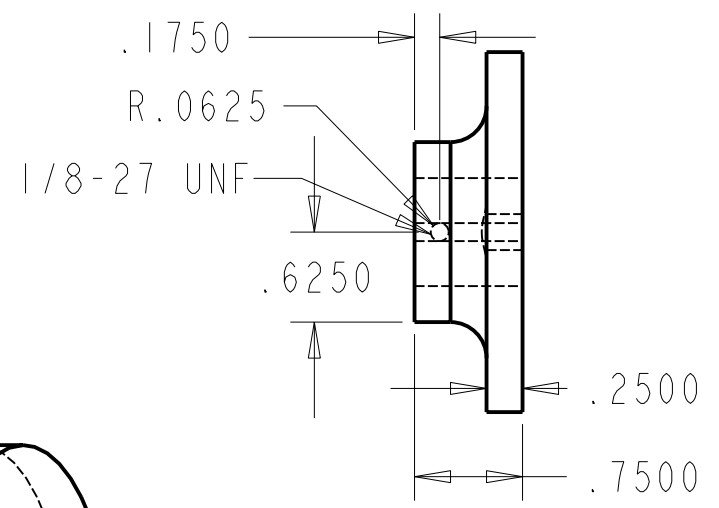

SCALE 0.750

SCALE 1.000

TOL: ±.002	PARAPLEGIC HELICOPTER CONTROL			
	ROTATIONAL PLATE FOR MECHANICAL SYSTEM			
MATERIAL: AI	12-4-97	JOSEPH FERREIRA		
			SCALE: INCHES	

B