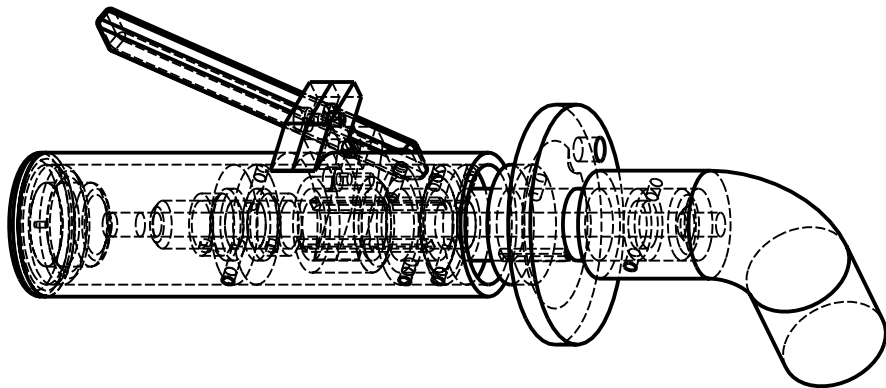

SCALE 0.500

SCALE 0.500

		PARAPLEGIC HELICOPTER CONTROL		
		COMPLETE CYCLIC ASSEMBLY		
		12-4-97	JOSEPH B. FERREIRA	