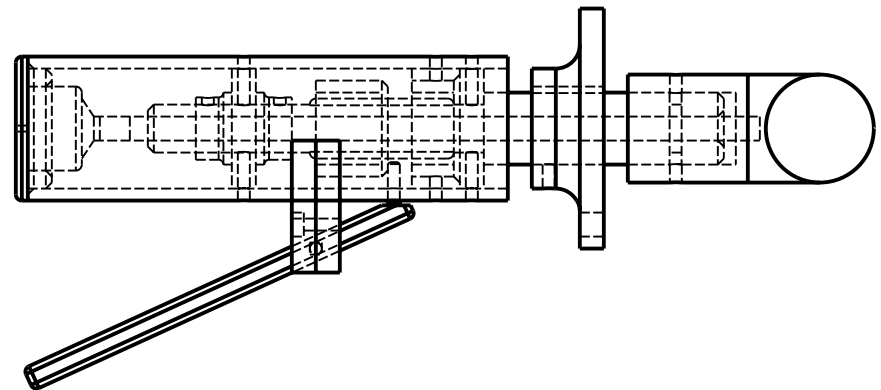

SCALE 0.500

SCALE 0.500

		PARAPLEGIC HELICOPTER CONTROL		
		COMPLETE CYCLIC ASSEMBLY		
		12-4-97	JOSEPH B. FERREIRA	